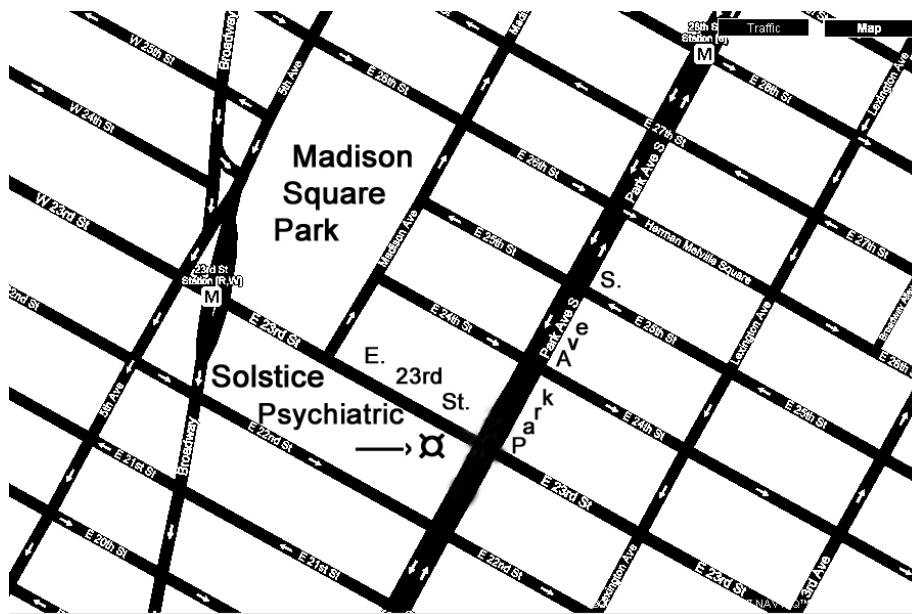

OFFICES IN WESTPORT, CT
& NEW YORK CITY

LOCATION: 304 Park Avenue South, 11th Floor
CROSS STREET: E. 23rd Street

NOTE: enter from the SW corner of E. 23rd St,
between Time Warner Cable and Radio Shack

CLOSEST SUBWAY STOP: E. 23rd Street Station on the 6 line
Also close: E. 23rd St. stops on the R or W lines

CLOSEST PARKING GARAGE: E. 21st St. (between Park & Broadway)

BUILDING ENTRANCE: on SW corner of Park Ave. S. & E. 23rd

From subway stop, exit onto E. 23rd & walk west on the south side of the street. The building entrance is next door to the Time Warner Cable office and has an awning which reads "304"